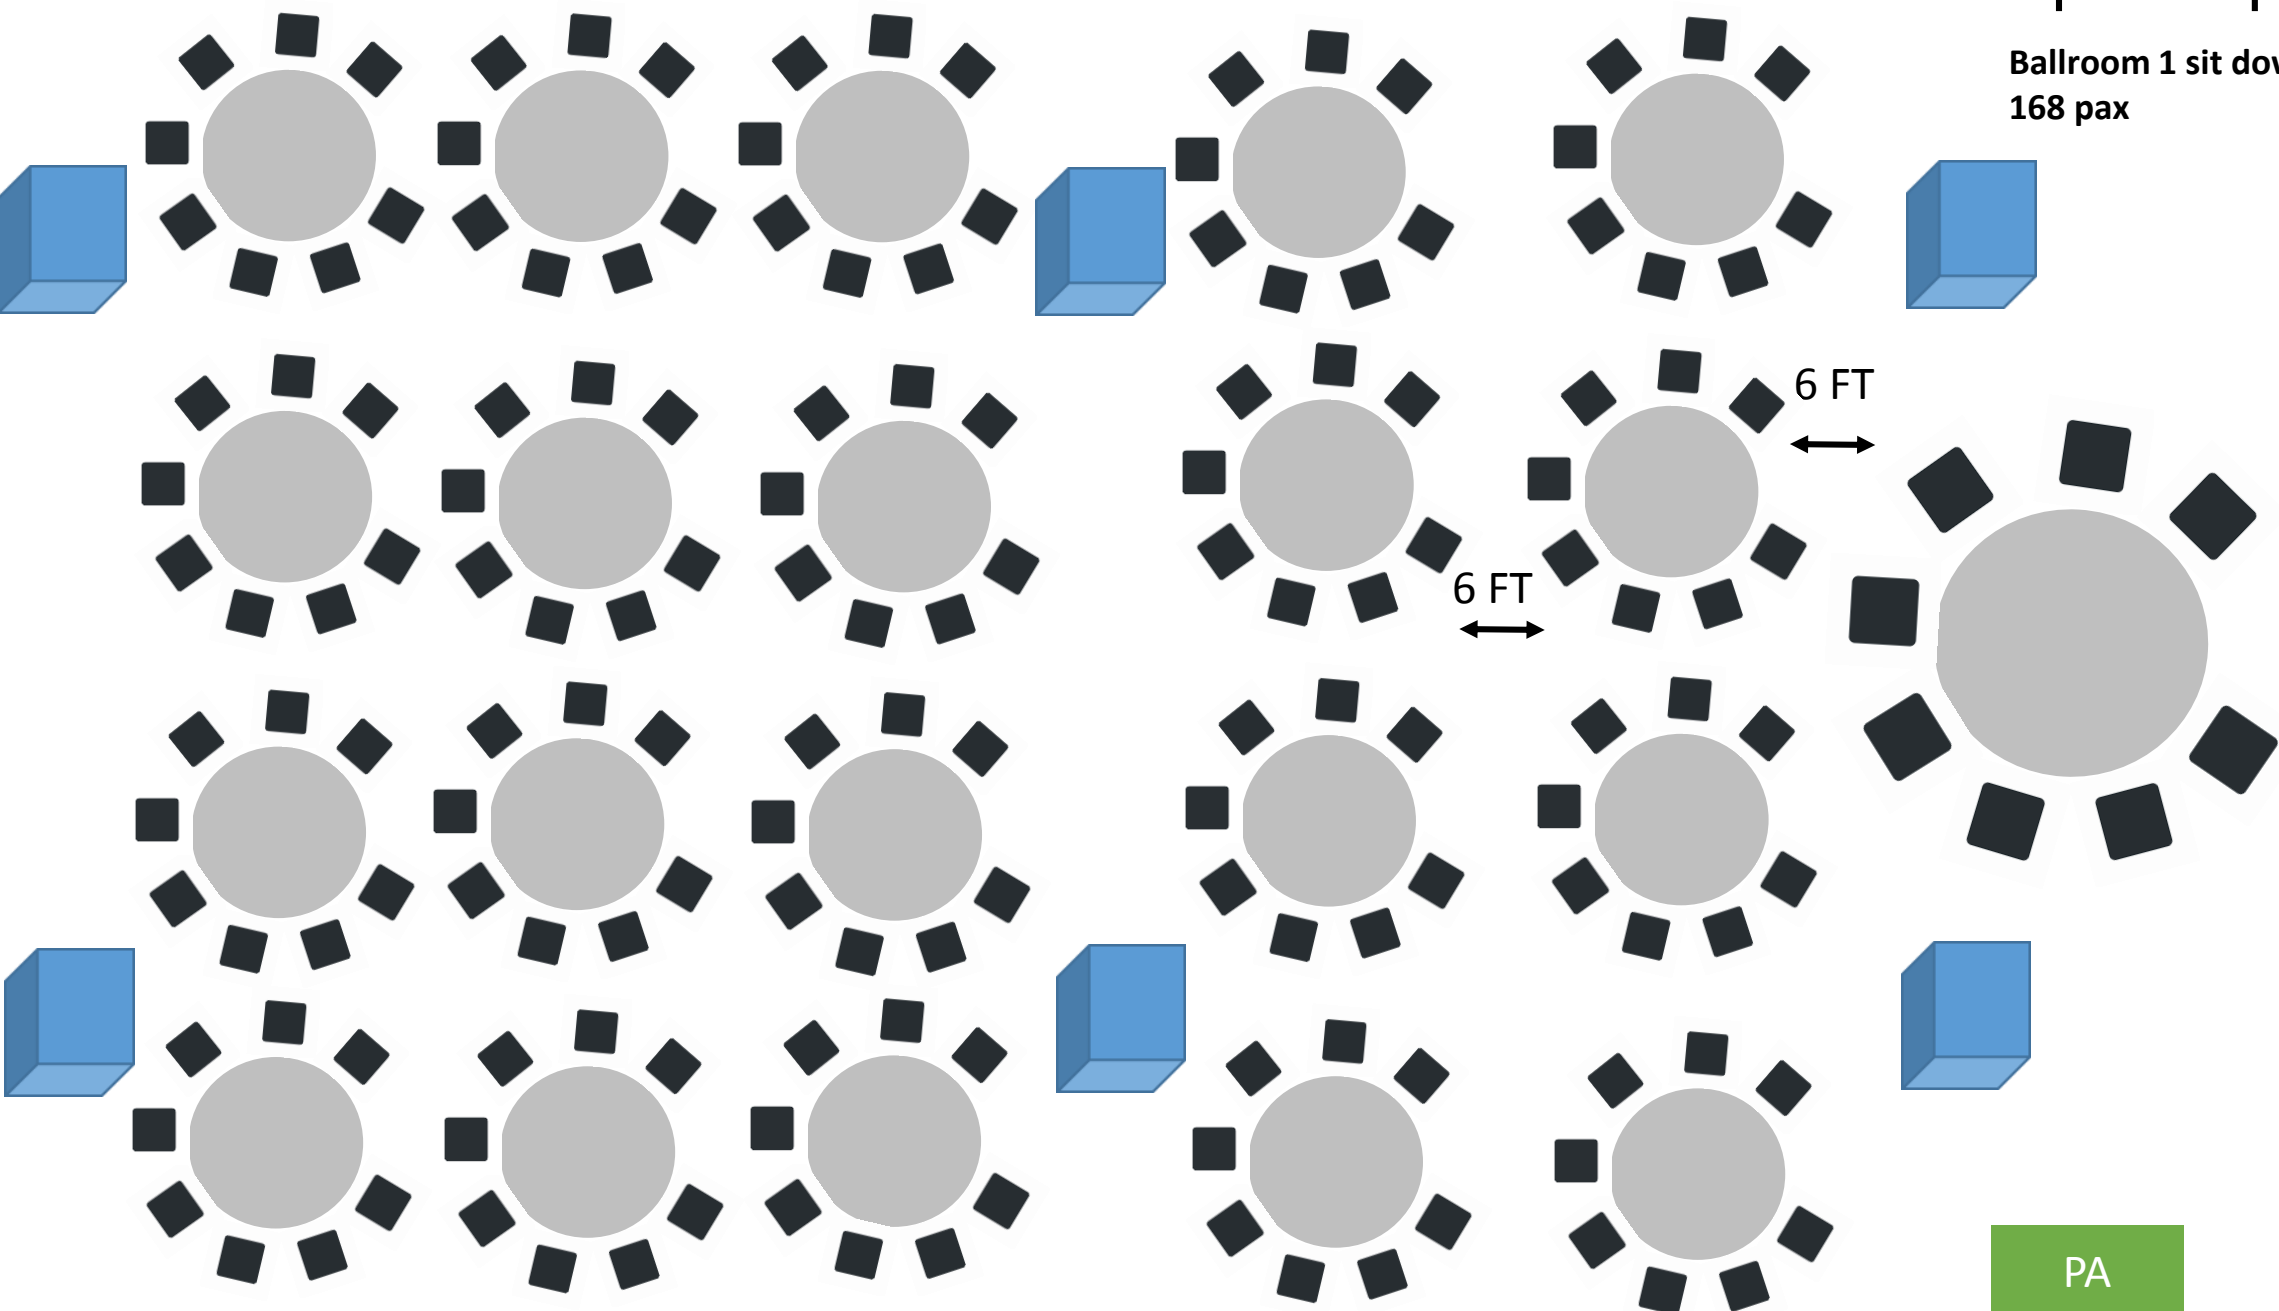

Ballroom 1 sit down dinner
168 pax

STAGE

STORE ROOM

PA SYSTEM

Ballroom 1 buffet style
sit down dinner 96 pax

BUFFET TABLE

6 FT

6 FT

STAGE

BUFFET TABLE

PA
SYSTEM

STORE
ROOM

Ballroom 1 Theatre 120 pax

Ballroom 1 Classroom 88 pax

STAGE

PA
SYSTEM

STORE ROOM

Ballroom 1 Hollow square 30
pax

PA
SYSTEM

STAGE

STORE ROOM

Ballroom 1 IUI shape 43 pax

STORE ROOM/
BACKLANE

Ballroom 2 sit down dinner 112 pax

Corus 2 Theatre 36 pax

Corus 2 Theatre 36 pax

Corus 2 Cocktail 30 pax

Corus 2 U shape 15 pax

Corus 2 Hollow square 18 pax

Corus 3 Boardroom 7 pax

RESTROOM

Corus 4 Boardroom 7 pax