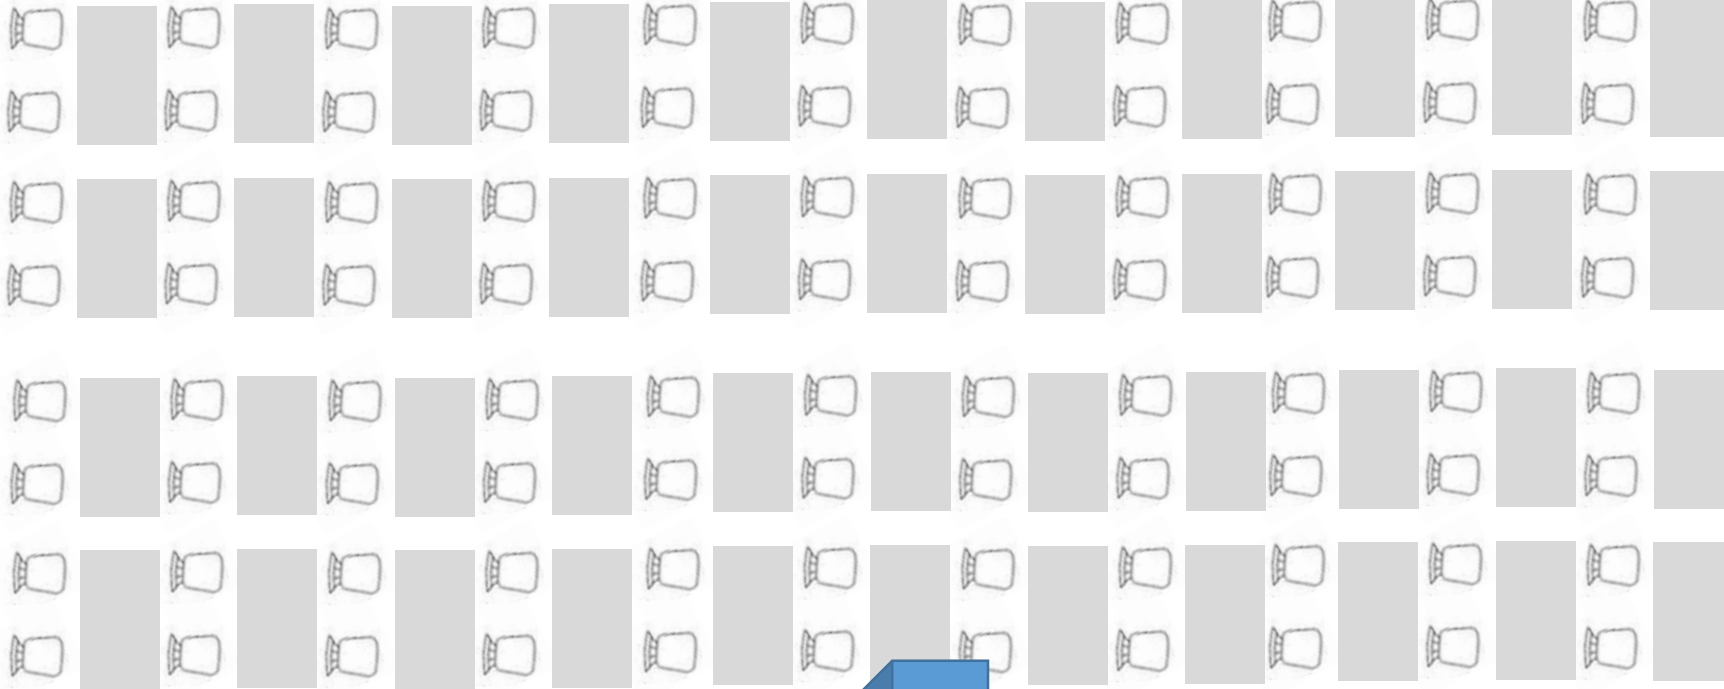

Ballroom 1 sit down dinner
168 pax

STAGE

STORE ROOM

PA SYSTEM

Ballroom 1 buffet style
sit down dinner 96 pax

BUFFET TABLE

6 FT

6 FT

STAGE

BUFFET TABLE

PA
SYSTEM

STORE
ROOM

Ballroom 1 Theatre 120 pax

Ballroom 1 Classroom 88 pax

STAGE

PA
SYSTEM

STORE
ROOM

Ballroom 1 Boardroom 27 pax

STAGE

PA SYSTEM

STORE ROOM

Bar Counter

Buffet Counter

Buffet Counter

STORE ROOM

Ballroom 1 Hollow square 30
pax

PA
SYSTEM

STAGE

STORE ROOM

Ballroom 1 IUI shape 43 pax

STORE ROOM/
BACKLANE

Ballroom 2 sit down dinner 112 pax